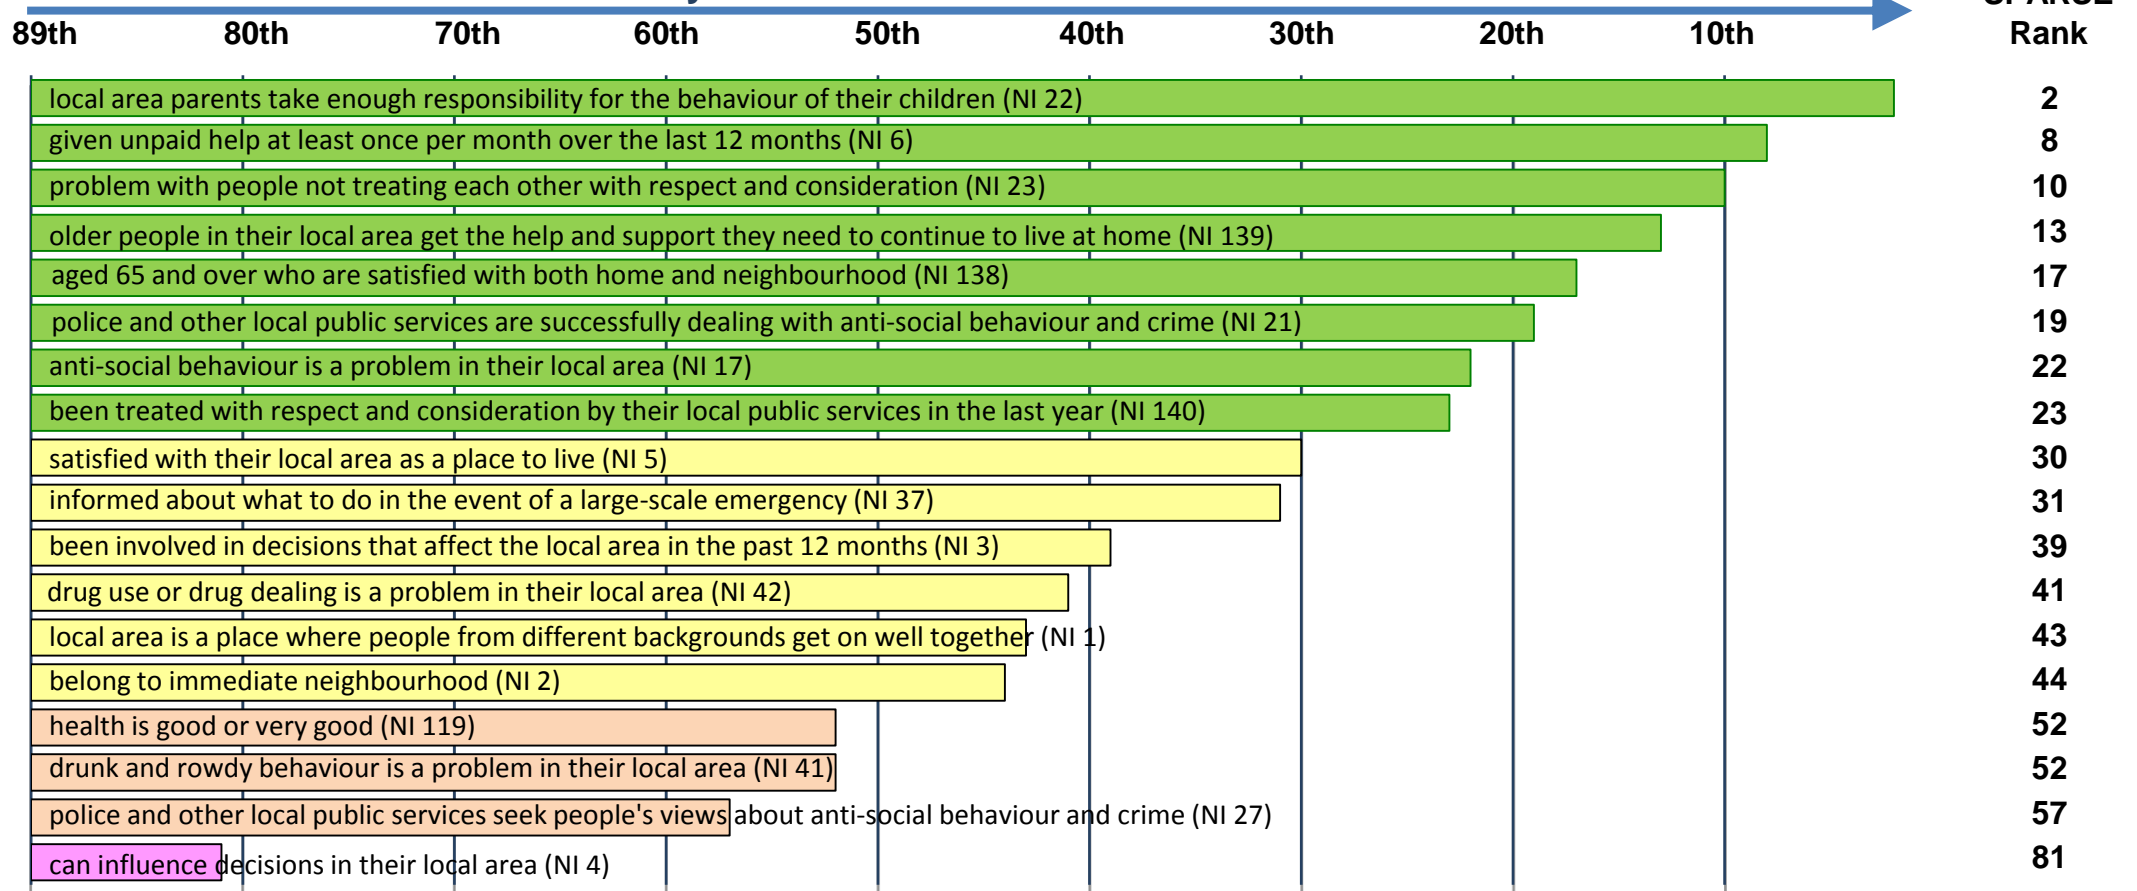

Comparative Analysis of Place Survey National Indicators

Authority rank out of 89 SPARSE district authorities

East Devon

The analysis shows, for each of the National Indicators derived from the Place Survey, the Council's rank compared with all 89 SPARSE district councils. The colour coding shows the quartile for each of the indicators. The bars represent rank and should not be confused as actual indicator values. The purpose of the analysis is to provide a one page view of the Council's national indicators.