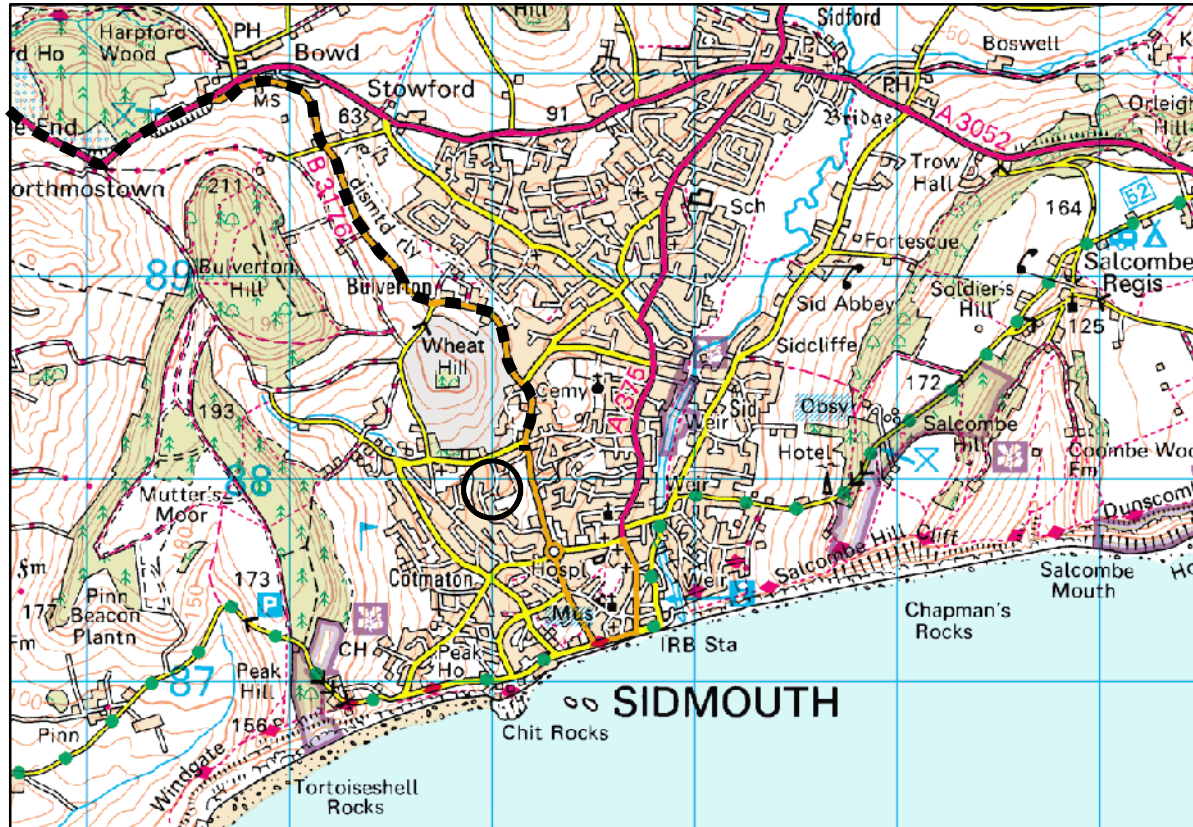

Council Offices, Knowle, Sidmouth, EX10 8HL

© Crown copyright. All rights reserved. 100023746. 2006

Council Offices
Knowle
Sidmouth
EX10 8HL

- From the A302 (Exeter to Lyme Regis) -
- Take the turning opposite The Bowd Inn (B3176) Sign posted Sidmouth
- Follow this down until you see the sign for the Knowle on the right hand side.