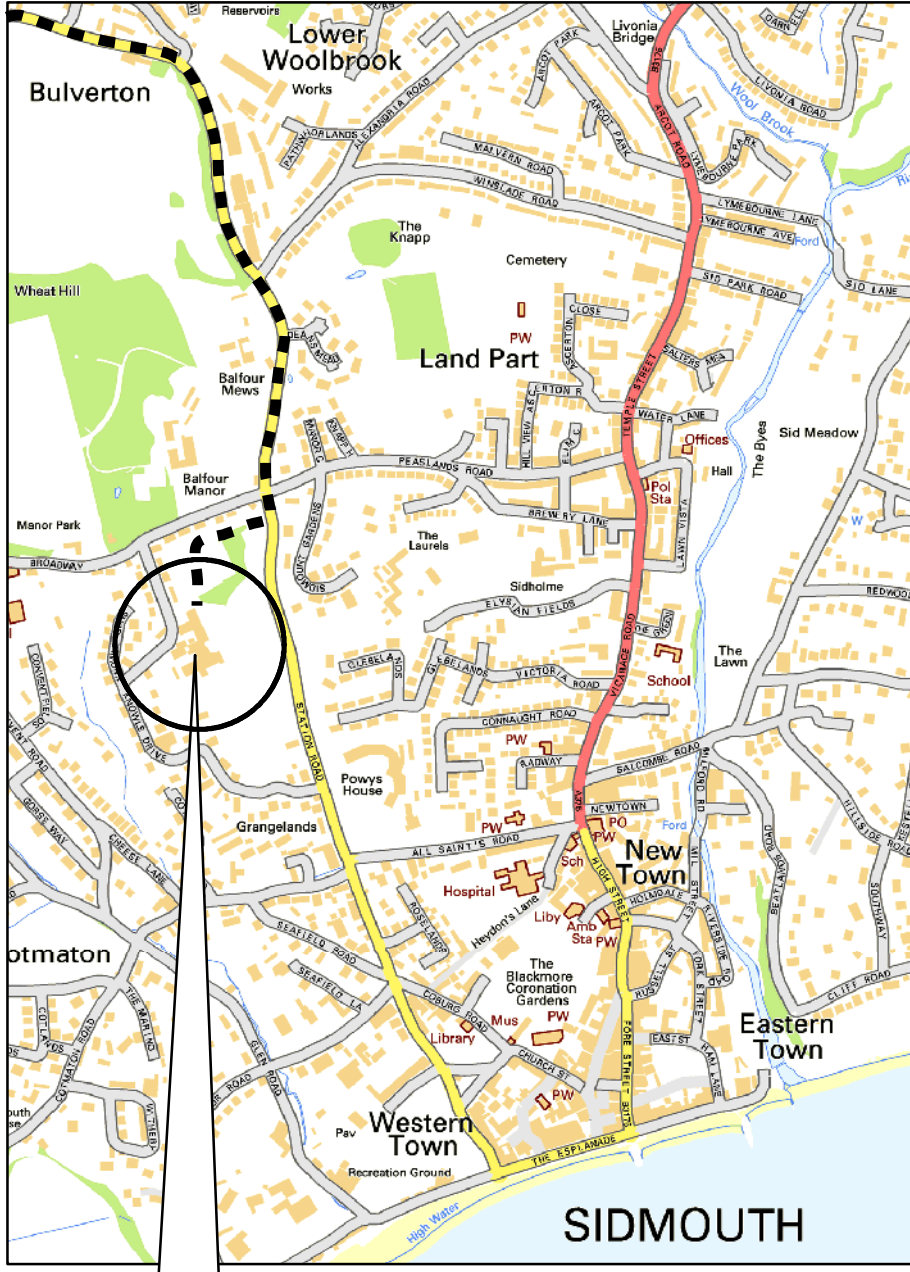

Council Offices, Knowle, Sidmouth, EX10 8HL

© Crown copyright. All rights reserved. 100023746. 2006

Council Offices
Knowle
Sidmouth
EX10 8HL

- From the A302 (Exeter to Lyme Regis) -
- Take the turning opposite The Bowd Inn (B3176) Sign posted Sidmouth
- Follow this down until you see the sign for the Knowle on the right hand side.