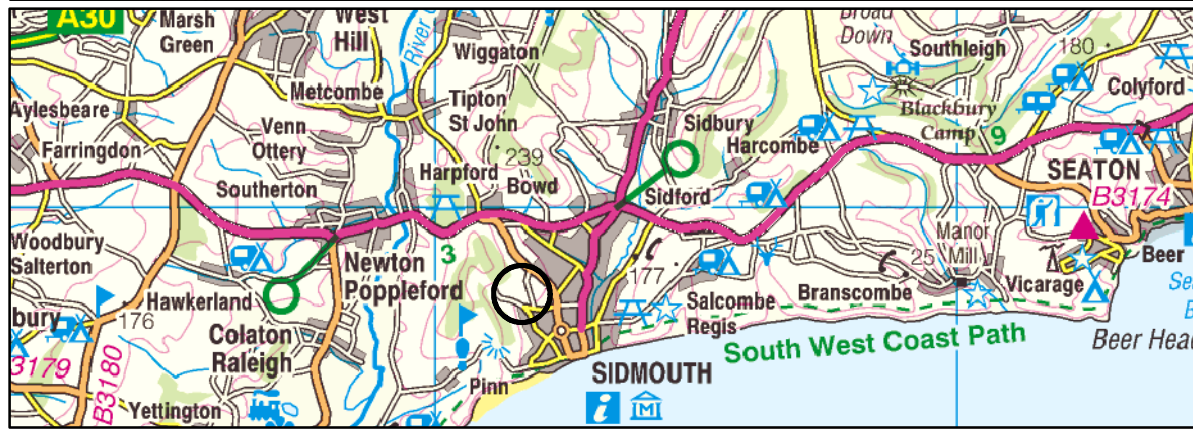

Council Offices, Knowle, Sidmouth, EX10 8HL

© Crown copyright. All rights reserved. 100023746. 2006

Council Offices
Knowle
Sidmouth
EX10 8HL

- From the A302 (Exeter to Lyme Regis) -
- Take the turning opposite The Bowd Inn (B3176) Sign posted Sidmouth
- Follow this down until you see the sign for the Knowle on the right hand side.