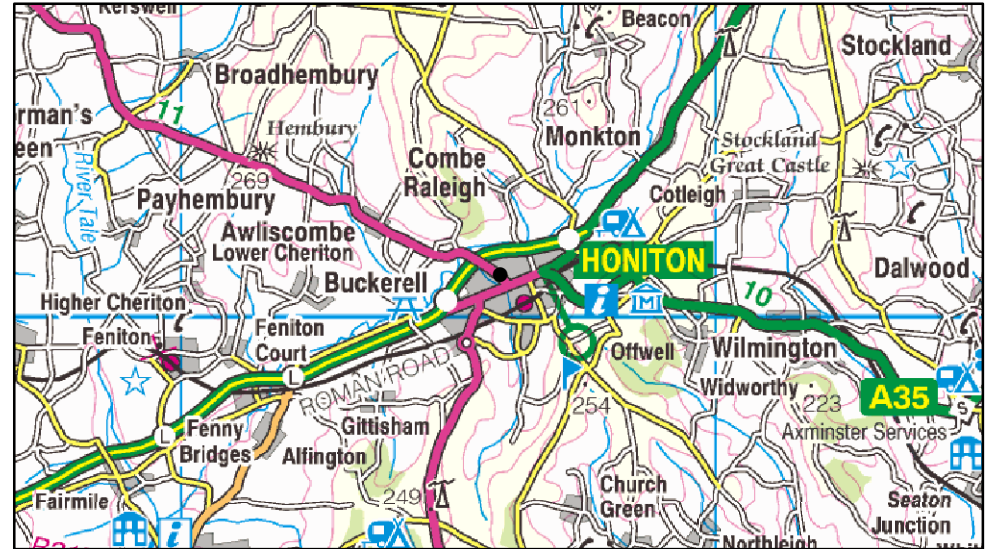

# Thelma Hulbert Gallery, Honiton, EX14 8LZ

Thelma Hulbert Gallery  
 Elmfield House  
 Dowell Street  
 Honiton  
 EX14 8LZ

- From the A30 (Exeter to Honiton):
- Branch left to merge with A35 (signposted Dorchester)
  - Continue forward over mini roundabout onto (A375) signposted Town Centre
  - Turn right onto Dowell Street (A373) signposted Cullompton

- From Honiton Town Centre (by foot):
- walk through Lace Walk and cross the short stay car park
  - cross the road and walk through the long stay car park
  - go through the archway to Elmfield House, the gallery is situated above the Registry Office.