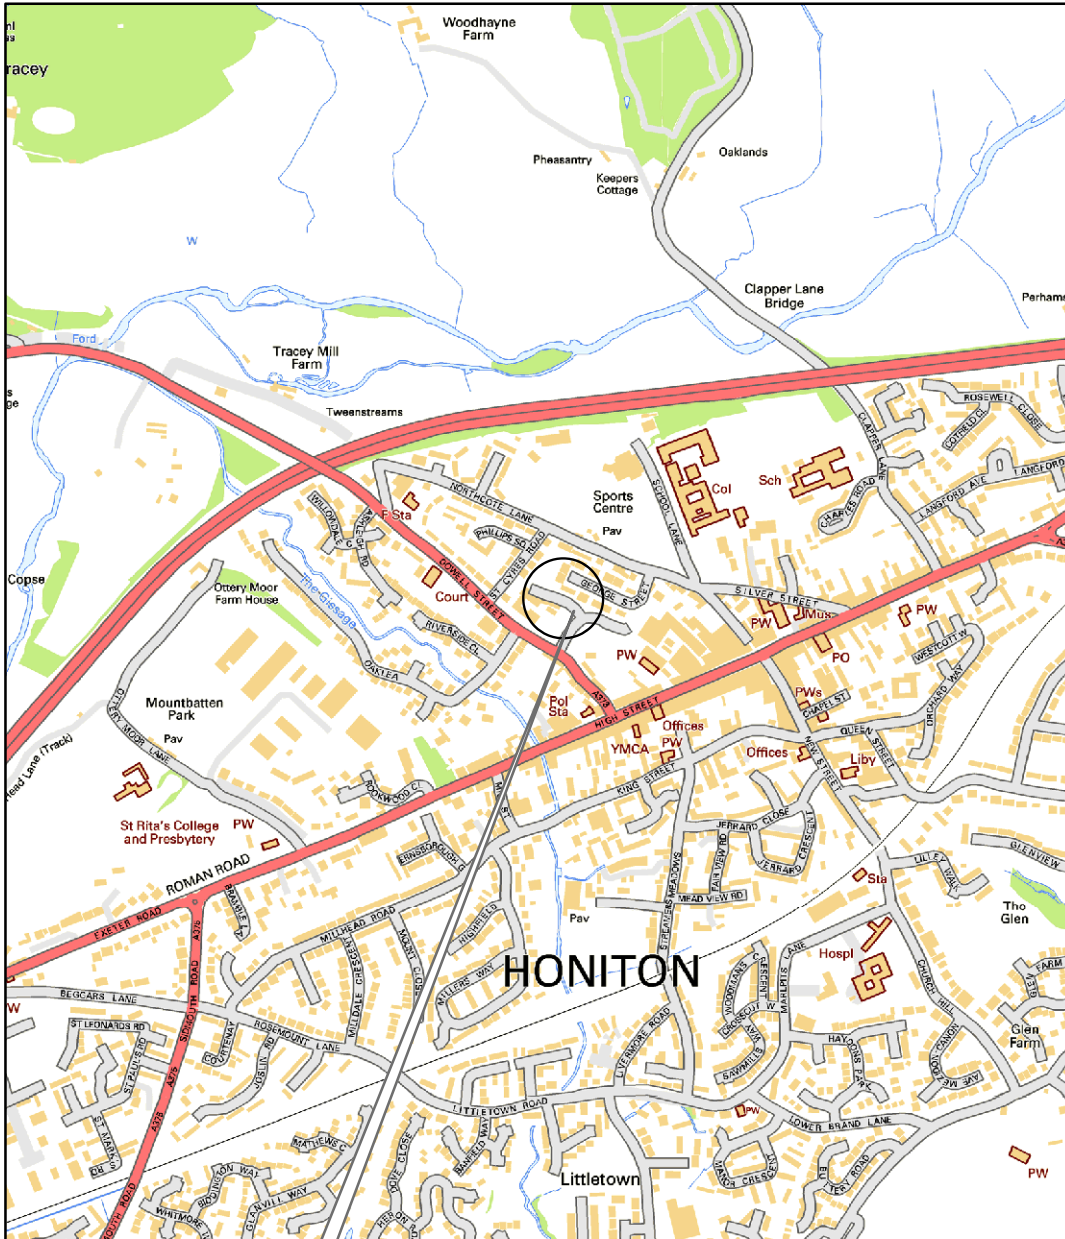

# Thelma Hulbert Gallery, Honiton, EX14 8LZ

Thelma Hulbert Gallery  
 Elmfield House  
 Dowell Street  
 Honiton  
 EX14 8LZ

- From the A30 (Exeter to Honiton):
- Branch left to merge with A35 (signposted Dorchester)
  - Continue forward over mini roundabout onto (A375) signposted Town Centre
  - Turn right onto Dowell Street (A373) signposted Cullompton

- From Honiton Town Centre (by foot):
- walk through Lace Walk and cross the short stay car park
  - cross the road and walk through the long stay car park
  - go through the archway to Elmfield House, the gallery is situated above the Registry Office.