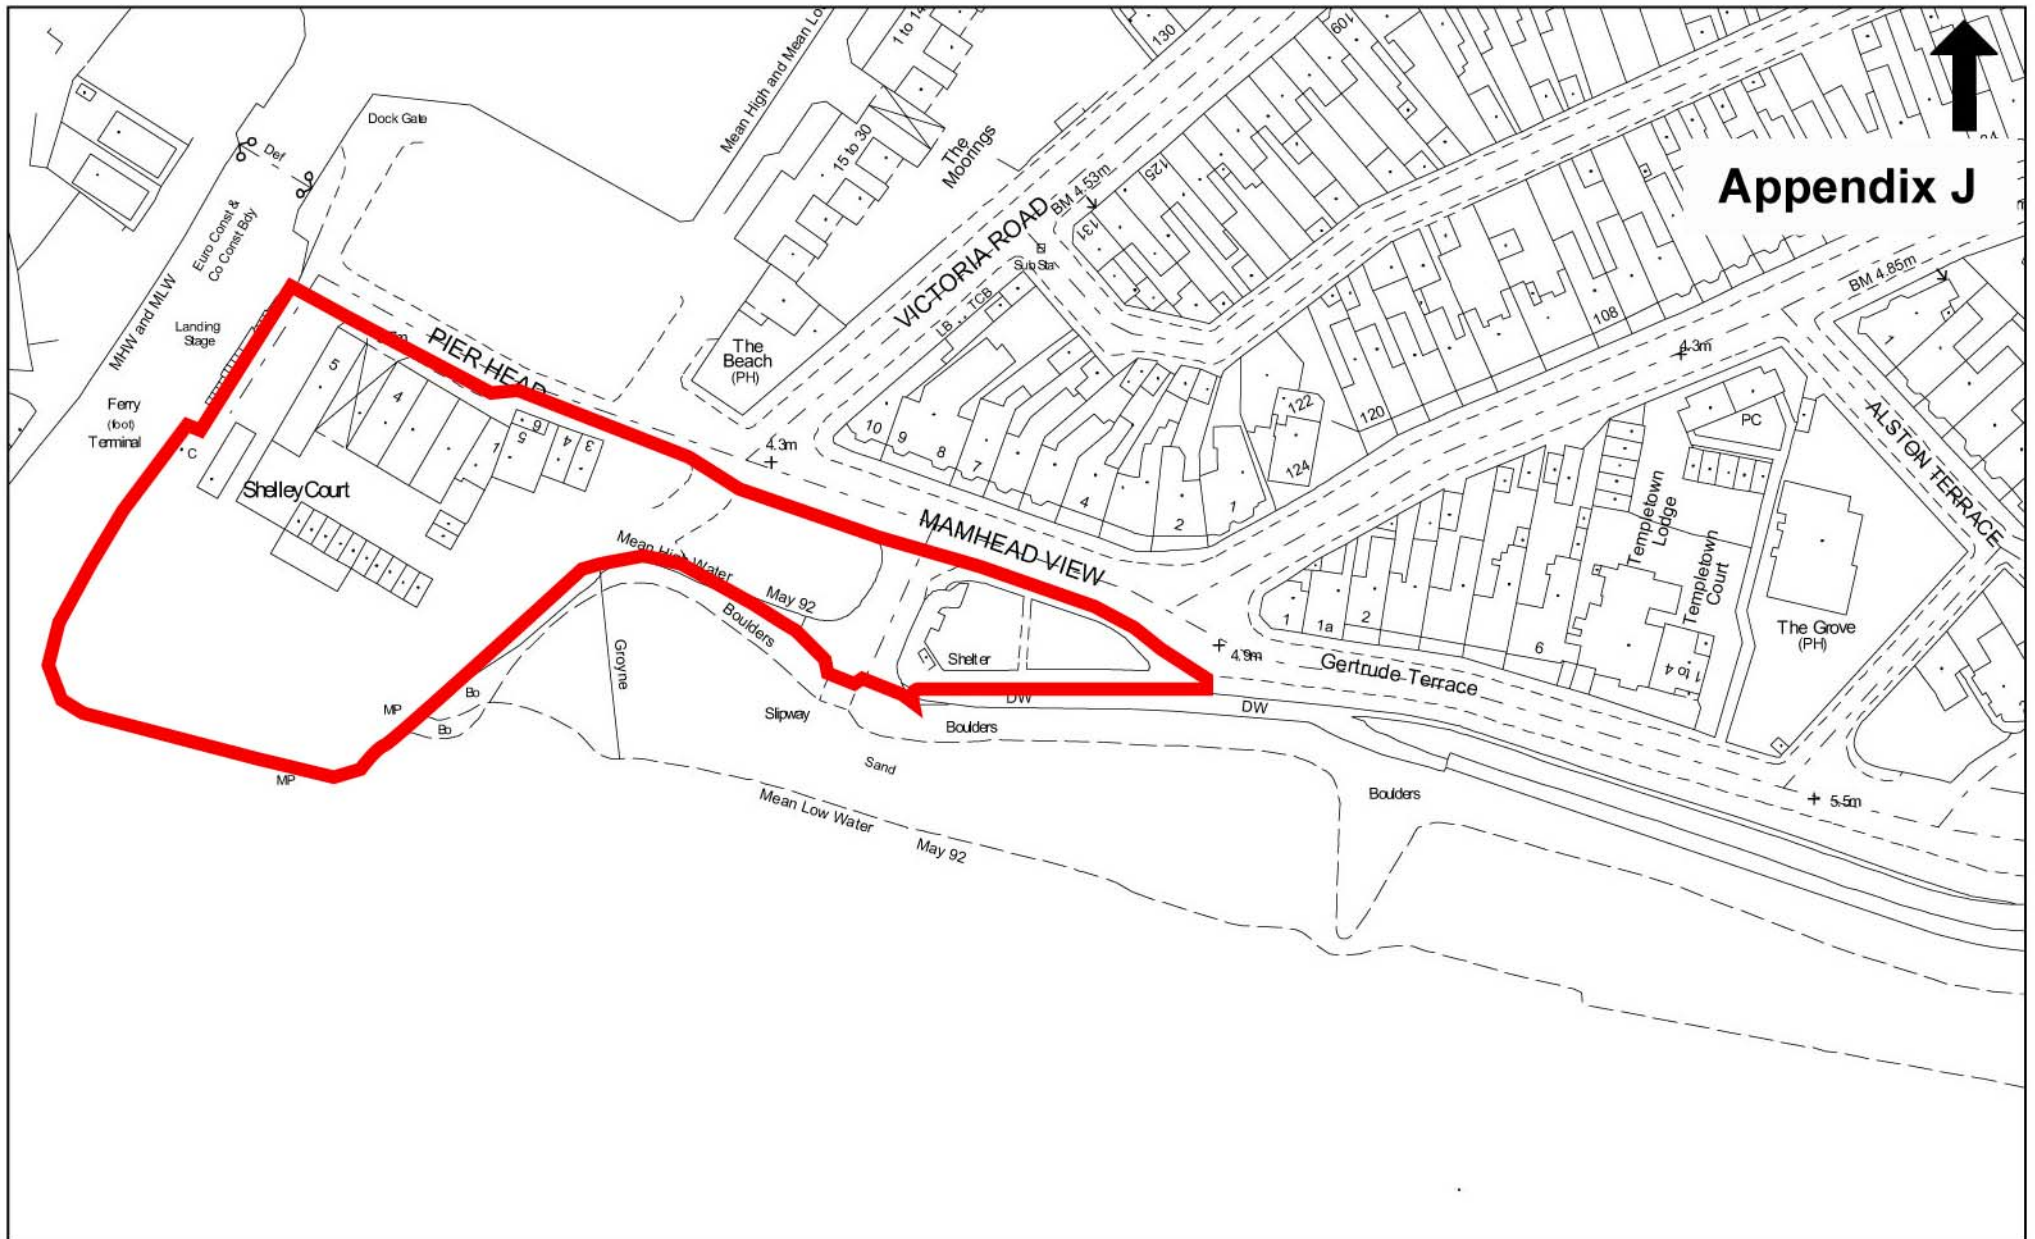

# Appendix J

Unlocking Exmouth  
Mamhead Slipway

Scale: 1:1250  
Date: 12/10/2004  
Mapref: SX9980NW

East Devon District Council  
Knowle  
Sidmouth  
EX10 8HL  
Tel: 01395 516551  
www.eastdevon.gov.uk

(c) Crown Copyright. All rights reserved East Devon District Council 100023746 2004  
This map is for reference purposes only and NO FURTHER COPIES CAN BE MADE