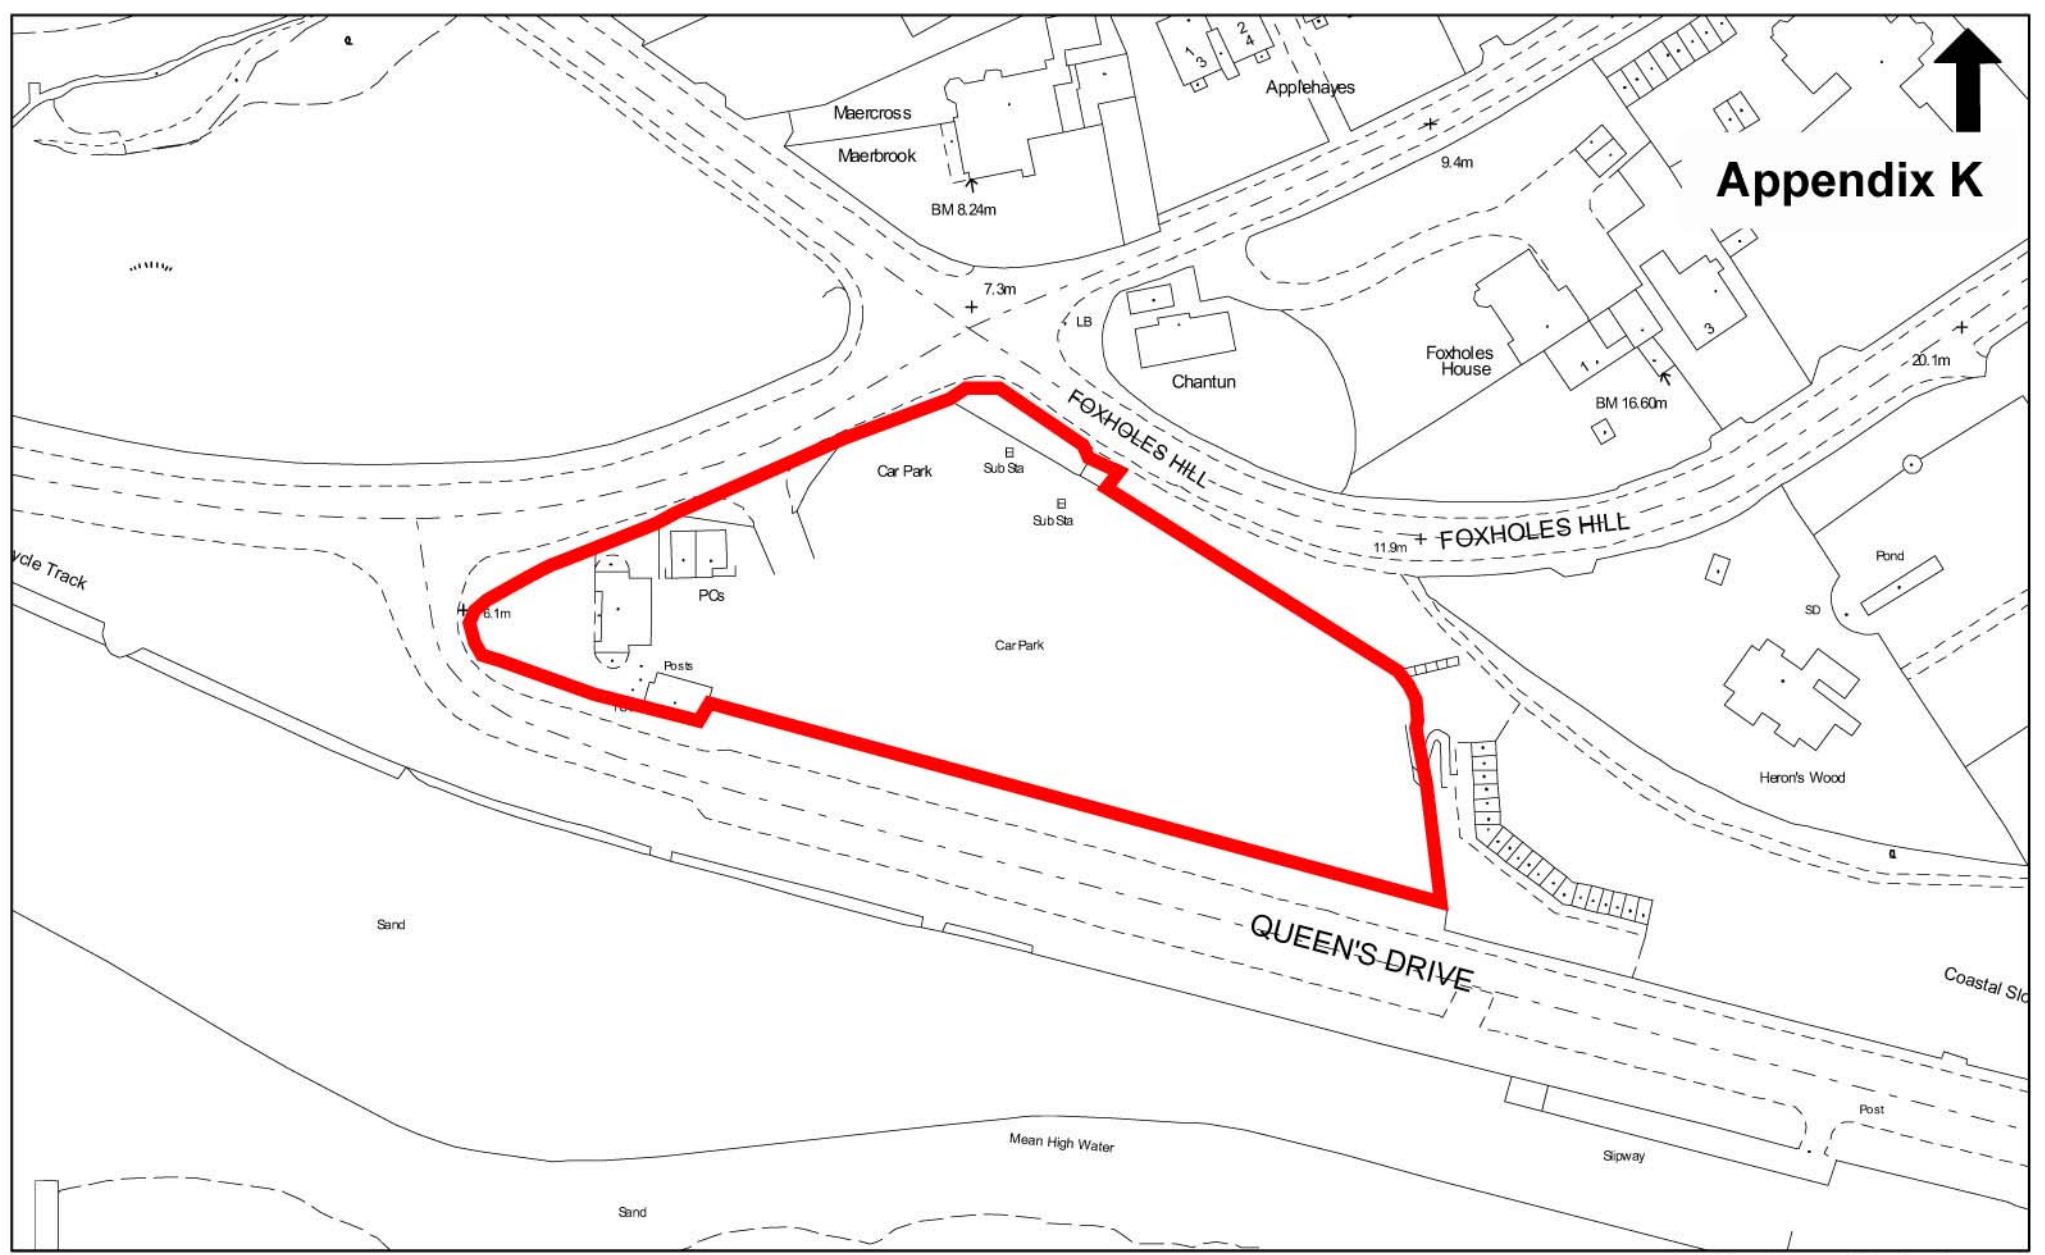

**Appendix K**

**Unlocking Exmouth  
Fox Holes Car Park/Queen's Drive**

Scale: 1:1250  
Date: 12/10/2004  
Mapref: SY0179NW

East Devon District Council  
Knowle  
Sidmouth  
EX10 8HL  
Tel: 01395 516551  
[www.eastdevon.gov.uk](http://www.eastdevon.gov.uk)